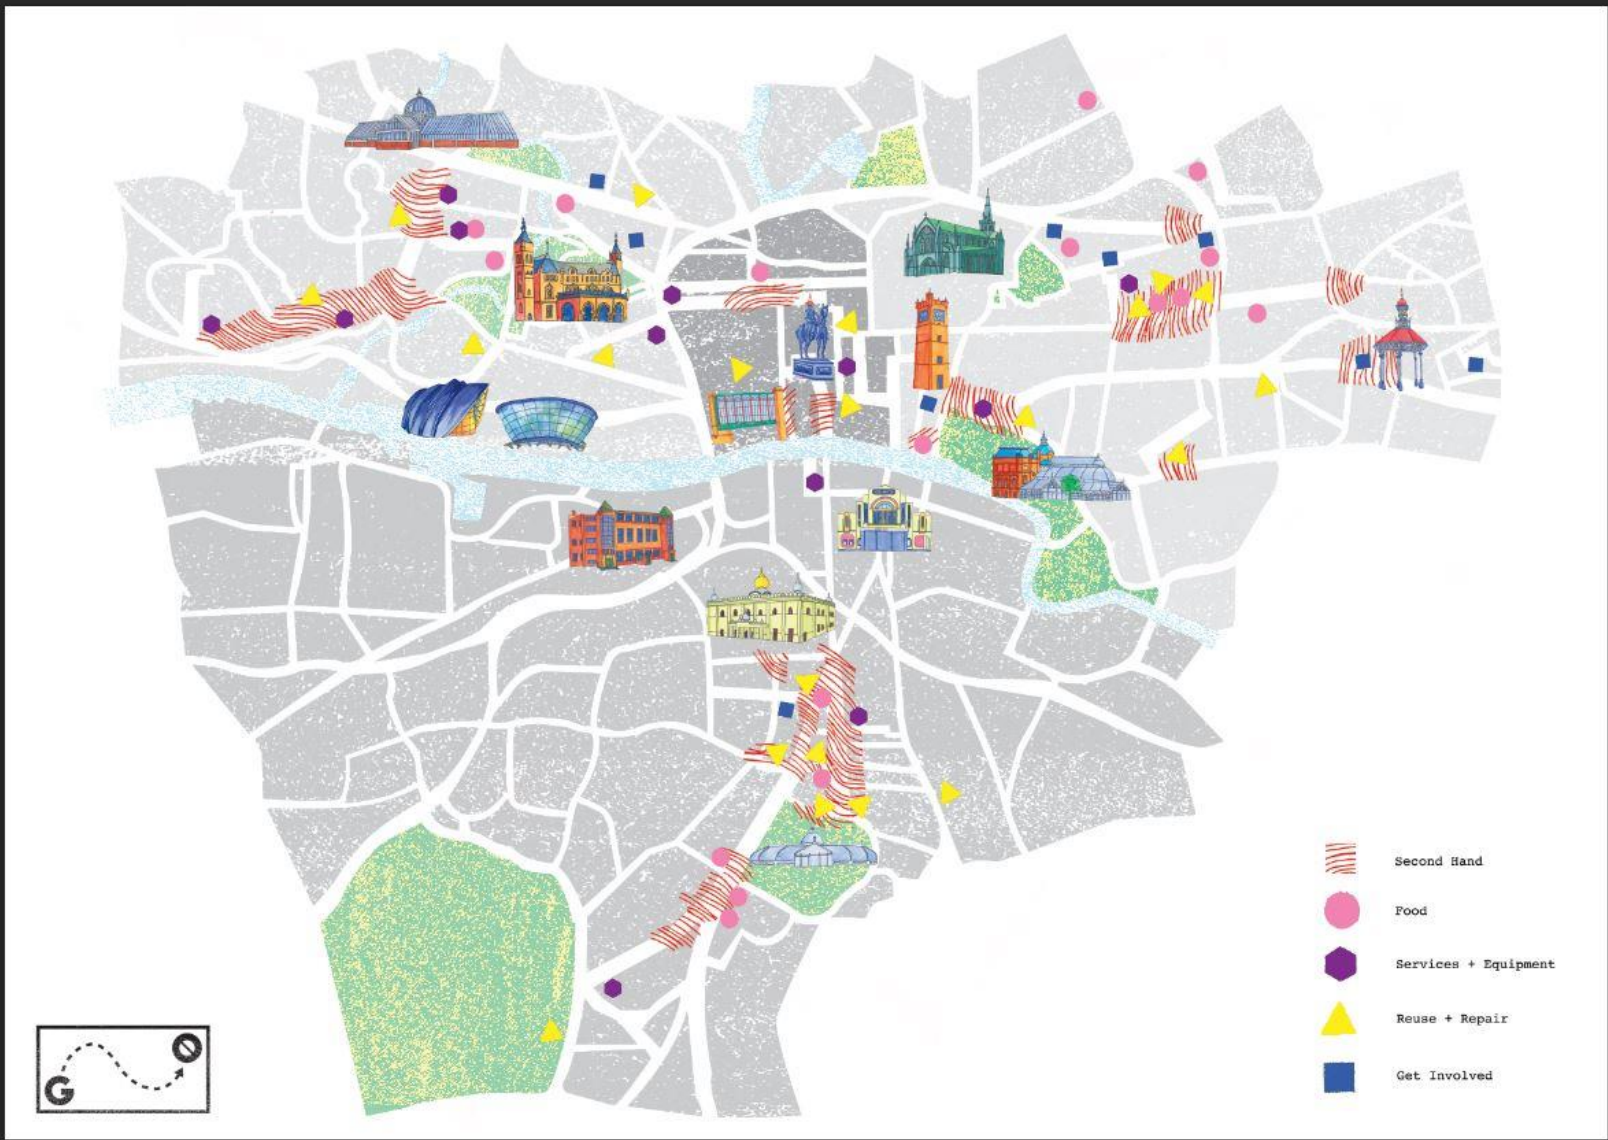

Character
Courier New
14 pt
Metrics
100%
0 pt
T T TT T
fi st
English: UK

Layers
Kind
Lighter Color
Lock: [Icons]
[Layer list with visibility icons]