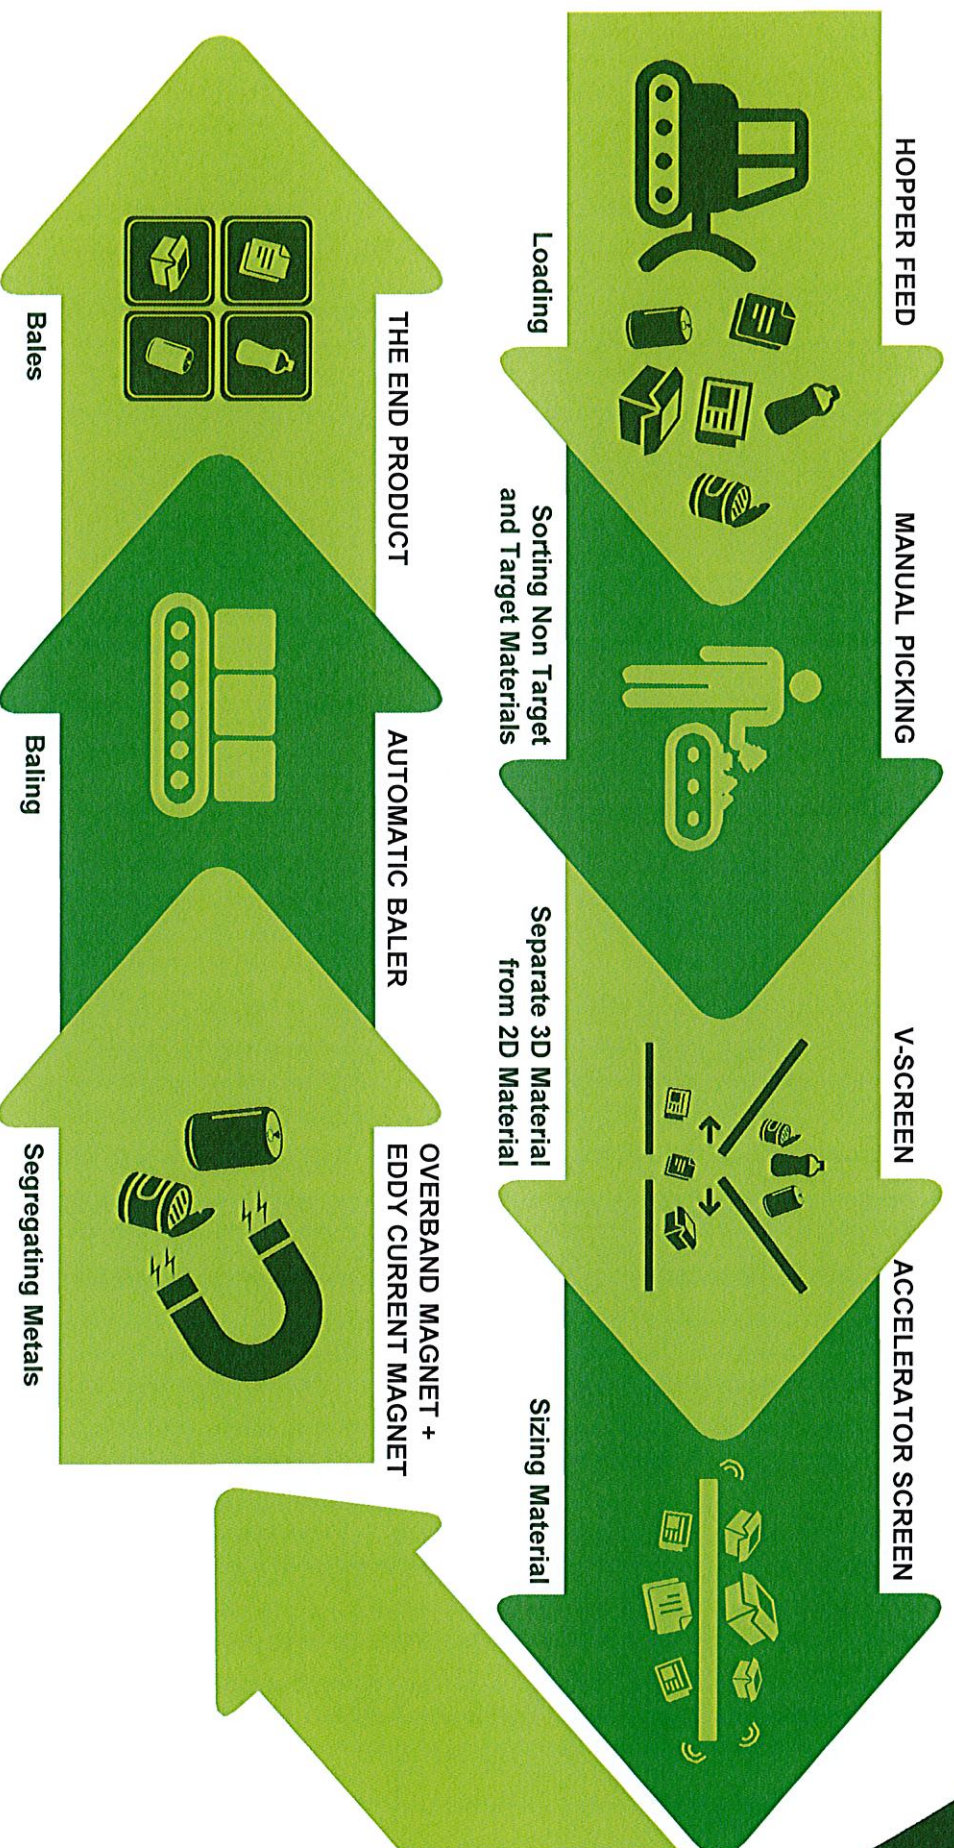

# DRY MIXED RECYCLING MRF (MATERIAL RECYCLING FACILITY)

**WILLIAM TRACEY**  
RECYCLING & RESOURCE MANAGEMENT GROUP

TURNING WASTE INTO A RESOURCE MATERIAL

# REFUSE DERIVED FUEL (RDF) PRODUCTION PLANT

TURNING WASTE INTO A RESOURCE MATERIAL